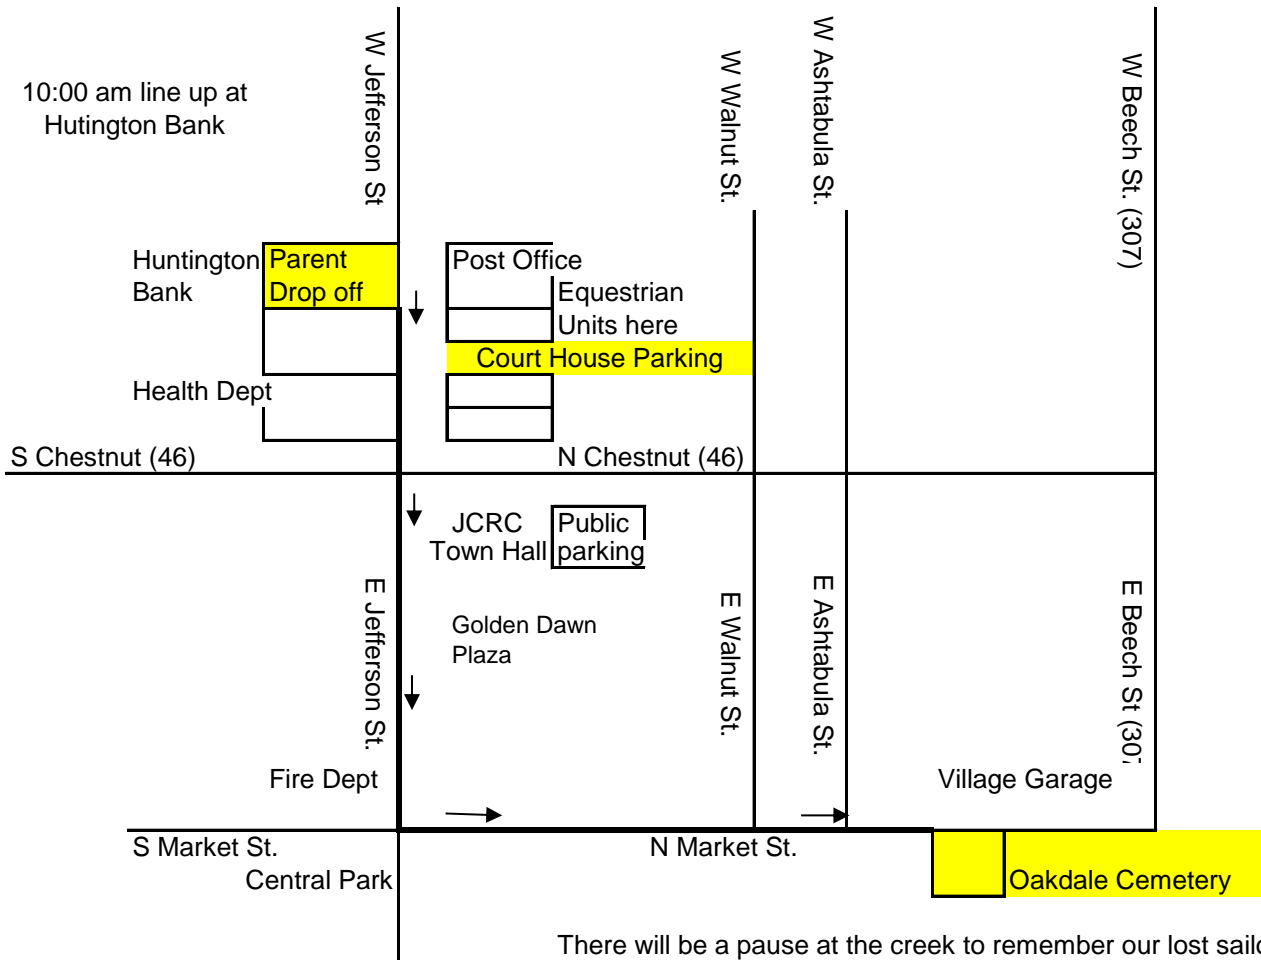

Please drop your children off using W. Jefferson St. entrance.
 For safety reasons, cars are not allowed to park in the Bank lot. Only vehicles in the parade are permitted in this area. Parents may park behind the court house or behind Town Hall.

There will be a pause at the creek to remember our lost sailors
 Due to limited space inside the cemetery most groups will depart
 from here.
 A few will proceed to the Tomb of the Unknown Soldier
 for a short Ceremony and finish up at the Helicopter pad.