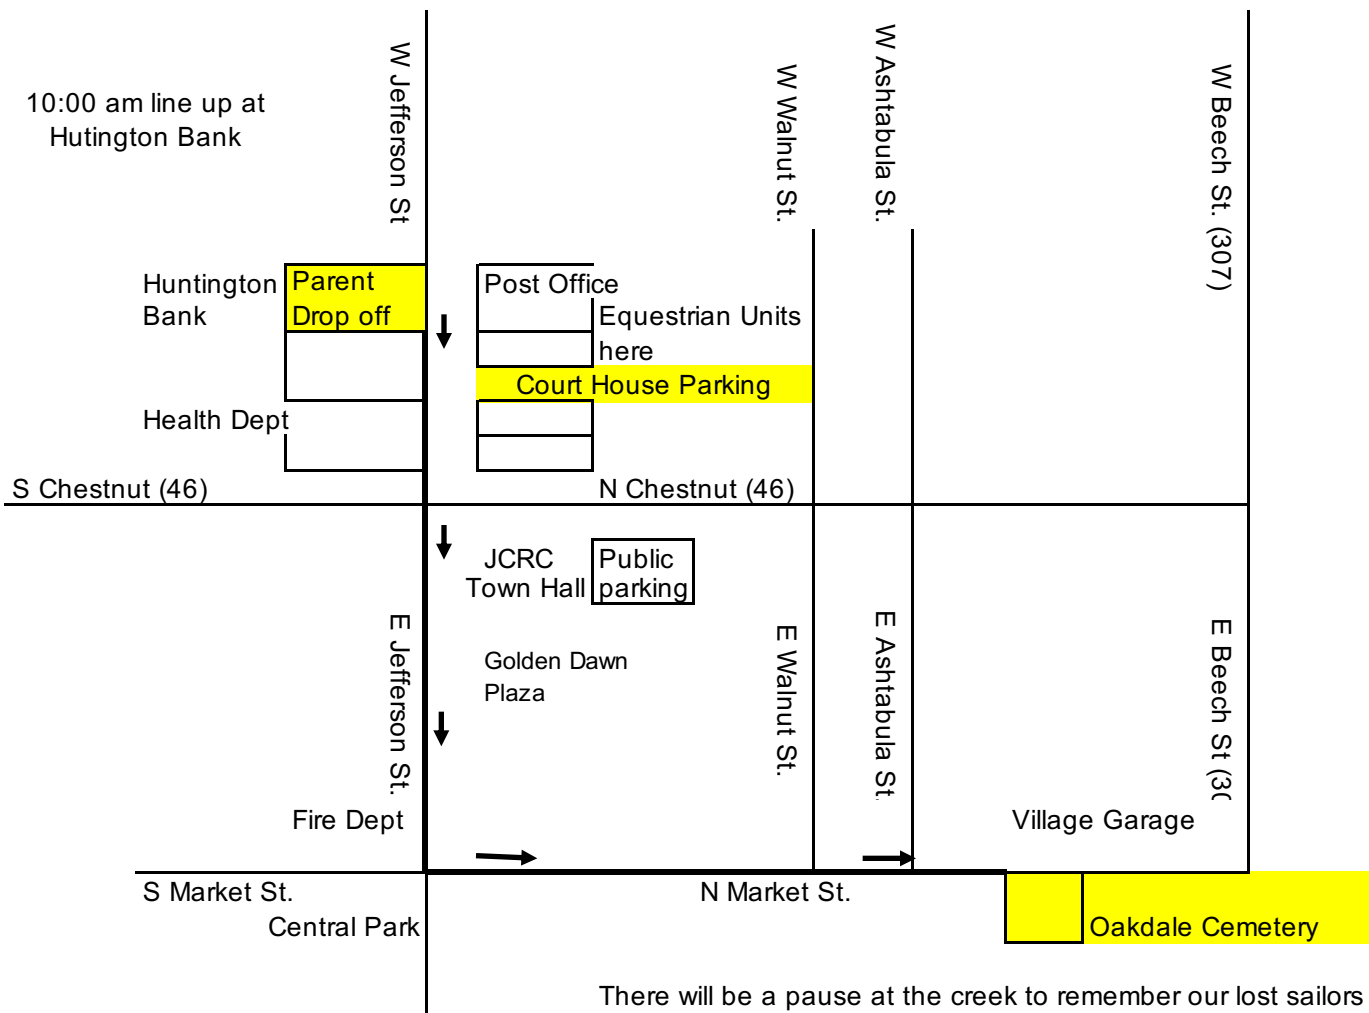

Please drop your children off using W. Jefferson St. entrance.

For safety reasons, cars are not allowed to park in the Bank lot. Only vehicles in the parade are permitted in this area. Parents may park behind the court house or behind Town Hall.

There will be a pause at the creek to remember our lost sailors
 Due to limited space inside the cemetery most groups will depart from here.

A few will proceed to the Tomb of the Unknown Soldier
 for a short Ceremony and finish up at the Helicopter pad.