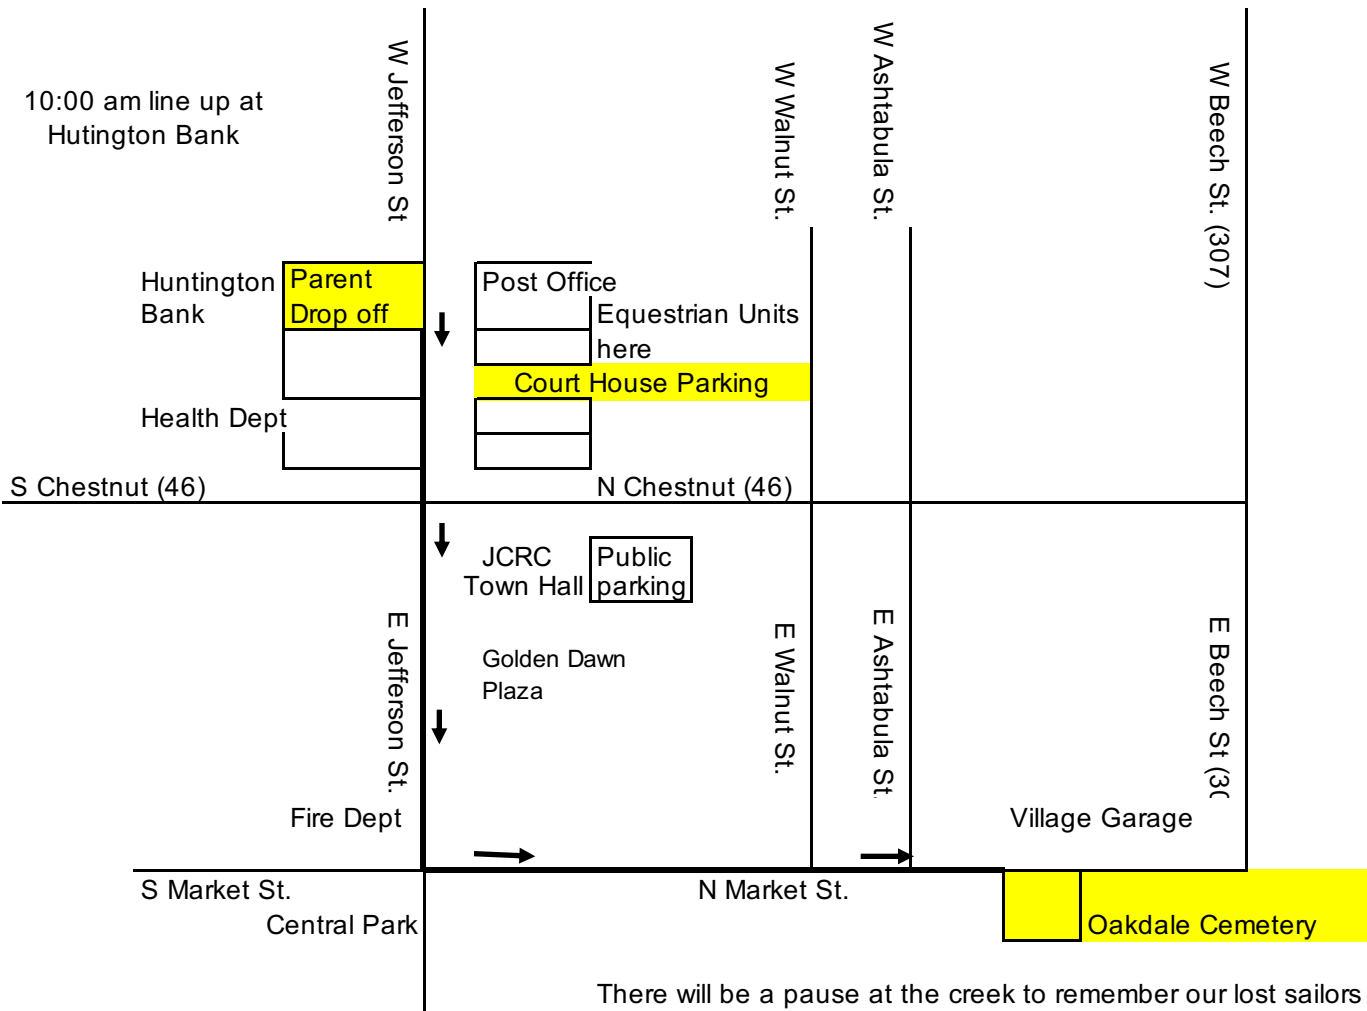

Please drop your children off using W. Jefferson St. entrance.
 For safety reasons, cars are not allowed to park in the Bank lot. Only vehicles in the parade are permitted in this area. Parents may park behind the court house or behind Town Hall.

There will be a pause at the creek to remember our lost sailors
 Due to limited space inside the cemetery most groups will depart from here.

A few will proceed to the Tomb of the Unknown Soldier
 for a short Ceremony and finish up at the Helicopter pad.